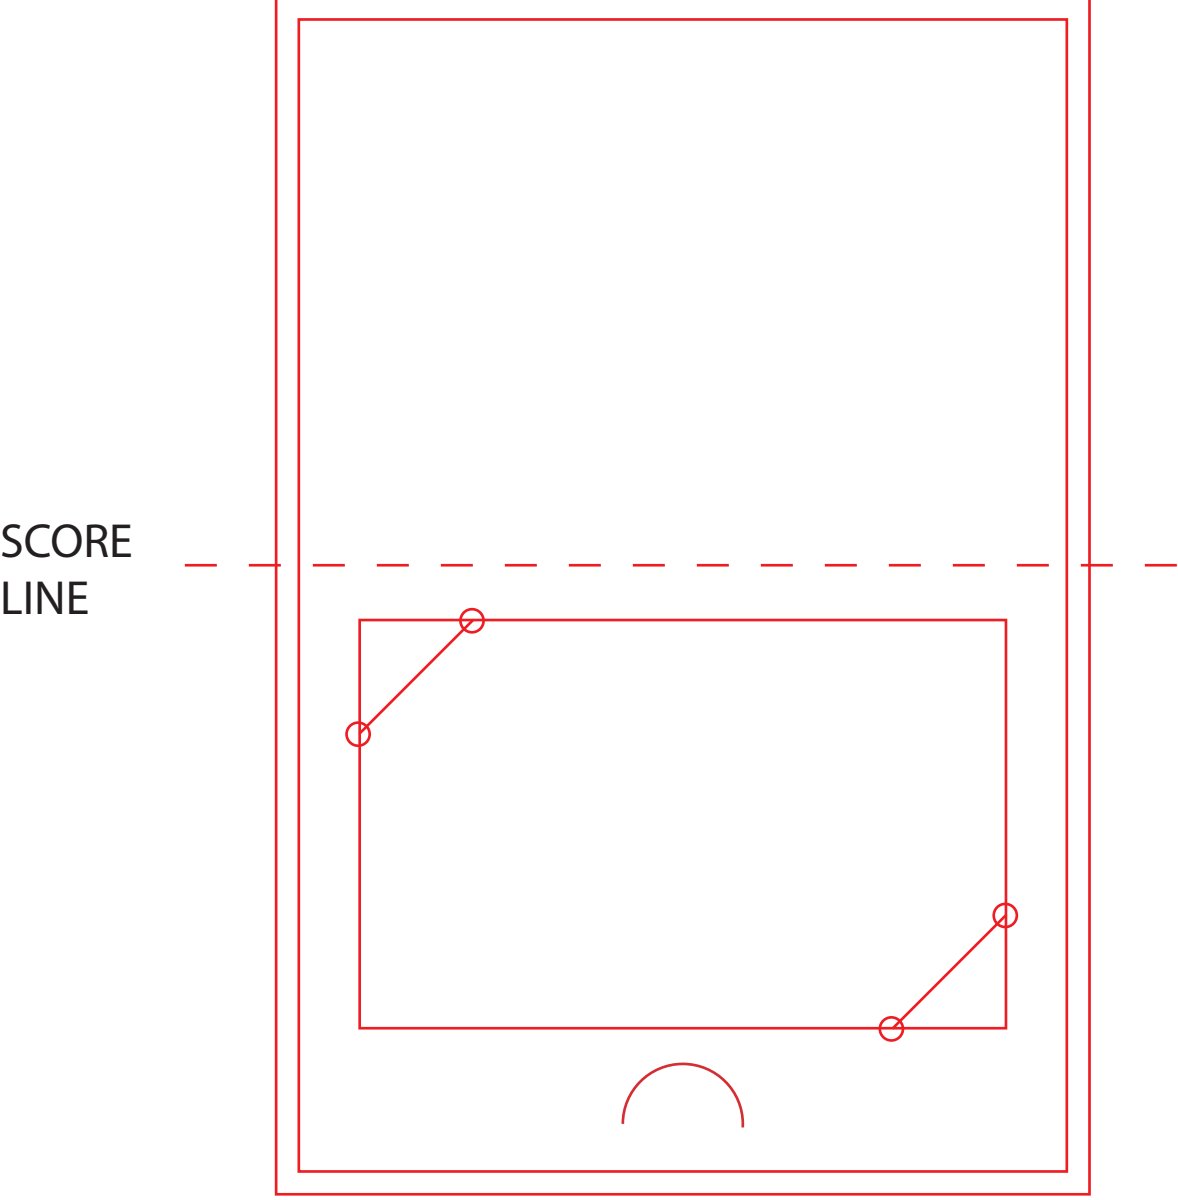

1000
102mm x 152mm
4/1
GiftCards Holders
250GSM Non Laminated Semi Gloss

RED Lines DO NOT PRINT.
Reference Trim Lines ONLY

1000
222.25mm x 71mm
4/1
GiftCards Holders
250GSM Non Laminated Semi Gloss

RED Lines DO NOT PRINT.
Reference Trim Lines ONLY