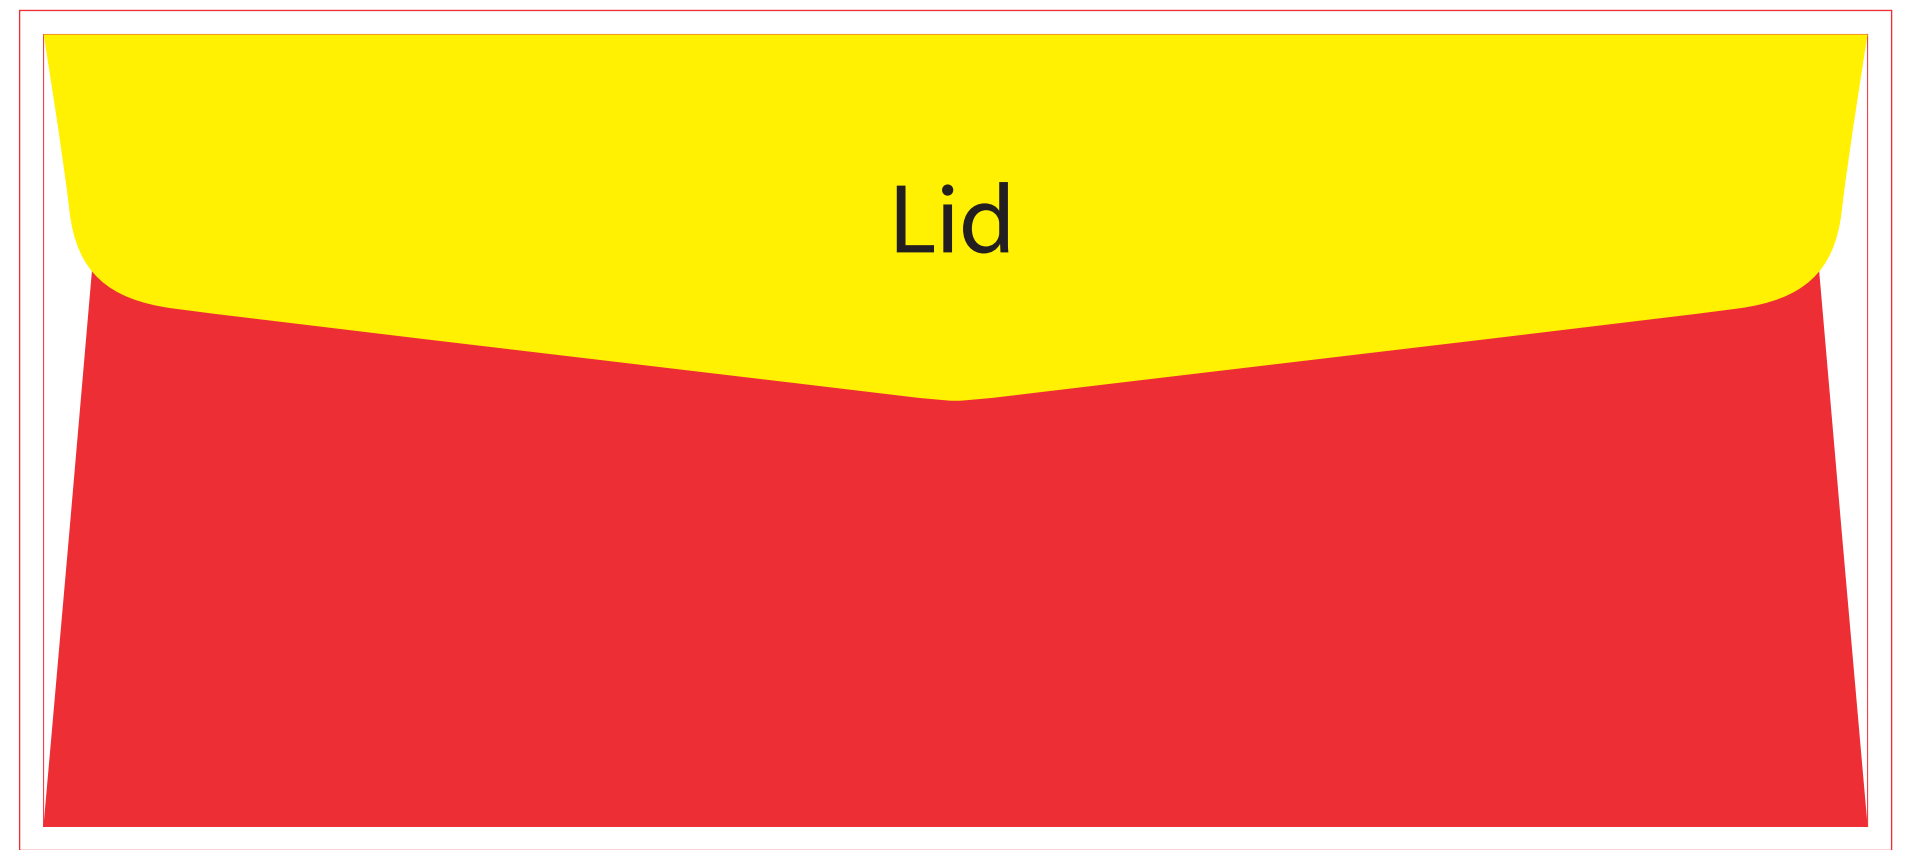

1000
104mm x 241mm
4/0
#10 Envelope

-  Bleed
-  Trim
-  Fold

= 4.5 inch x 1.125 inch window size